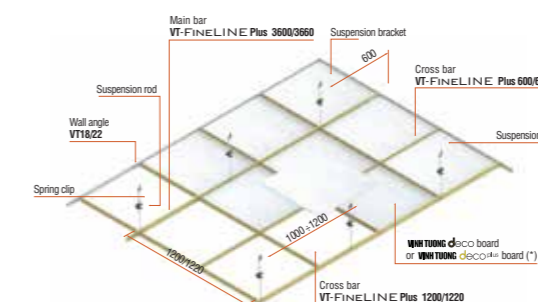

APPLICATION

THERMAL RESISTANT EXPOSED CEILING SYSTEM
Using **VINH TUONG deco** board/
VINH TUONG deco plus board

ADVANTAGES OF VINH TUONG'S THERMAL RESISTANT SOLUTION

- . Lower internal temperature of your house than the outside
- . Reducing the monthly cost for household electricity
- . Increasing houses lifetime by minimizing of heat accumulation which causes leak and crack on the building surfaces.
- . Applying the diverse aestheticism to various interior styles with a wide range of material choices