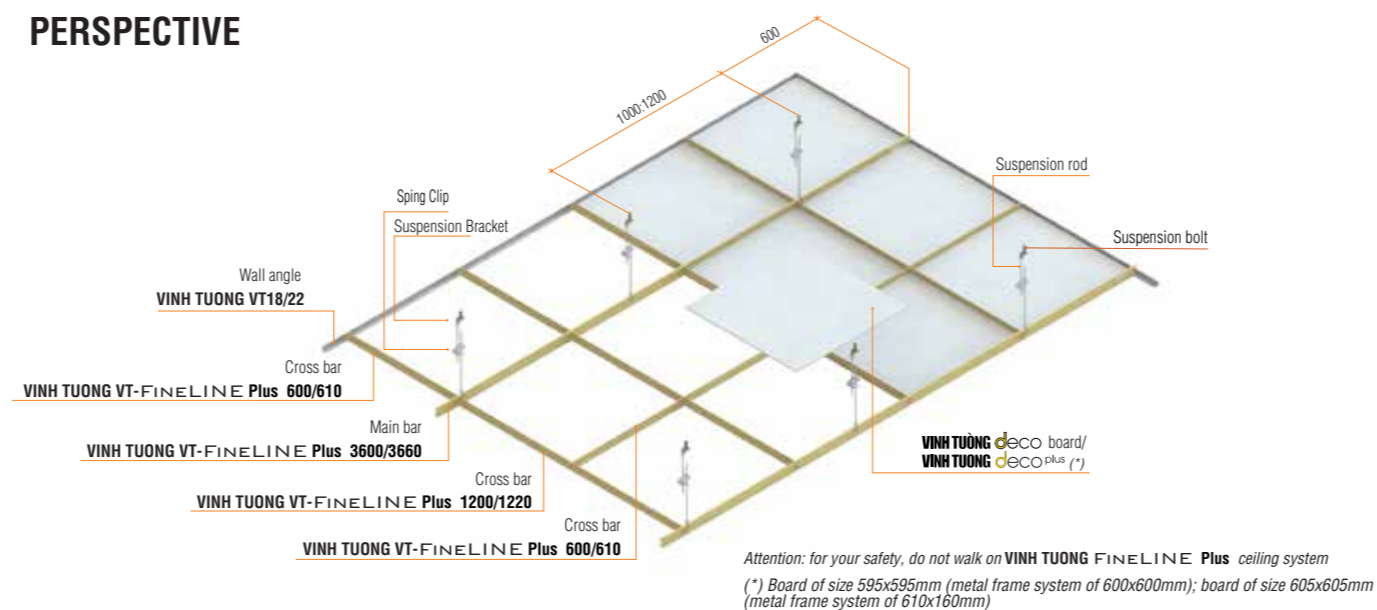

PERSPECTIVE

Attention: for your safety, do not walk on **VINH TUONG FINELINE Plus** ceiling system
(*) Board of size 595x595mm (metal frame system of 600x600mm); board of size 605x605mm (metal frame system of 610x610mm)

COMPOSITION AND SPECIFICATION

Bar type	Length (mm)	Thickness (mm)
Main bar: VINH TUONG VT-FINELINE Plus 3600/3660	3600 / 3660	0.27 ± 0.02
Cross bar: VINH TUONG VT-FINELINE Plus 1200/1220	1200 / 1220	0.27 ± 0.02
Cross bar: VINH TUONG VT-FINELINE Plus 600/610	600 / 610	0.27 ± 0.02
Wall angle: VINH TUONG VT18/22	3600	0.4 ± 0.03
Wall angle: VINH TUONG VT15/20	3600	0.4 ± 0.03

APPLICATION

THERMAL RESISTANT EXPOSED CEILING SYSTEM
Using **VINH TUONG deco** board/
VINH TUONG deco plus board

ADVANTAGES OF VINH TUONG'S THERMAL RESISTANT SOLUTION

- . Lower internal temperature of your house than the outside
- . Reducing the monthly cost for household electricity
- . Increasing houses lifetime by minimizing of heat accumulation which causes leak and crack on the building surfaces.
- . Applying the diverse aestheticism to various interior styles with a wide range of material choices

MOISTURE RESISTANT EXPOSED CEILING SYSTEM
Using **VINH TUONG deco** / **VINH TUONG deco plus** board
Gyproc 9mm moisture resistant plasterboard or **DURAflex** board

ADVANTAGES OF VINH TUONG'S MOISTURE RESISTANT SOLUTION

- . Keeping house space dry and clean
- . Increasing house lifetime by minimizing the deformation and generation of mould on the building surfaces.
- . Protecting owner's health by minimizing of mould and bacteria
- . Applying the diverse aestheticism to various interior styles with a wide range of material choices.

RECOMMENDATIONS

2 BASIC TIPS FOR CONSTRUCTION TO HAVE INSIDE DURABILITY AND OUTSIDE BEAUTY

1. Metal frame system was hanged by suspension rod & spring clip
2. Tiles are installed as guideline on back of tile of **VINH TUONG deco** or **VINH TUONG deco plus**

RECOMMENDATIONS OF VINH TUONG

1. Synchronously use Vinh Tuong's products: frames, boards, and accessories to ensure system stability.
2. Using ceiling/wall with additional features of thermal resistant, moisture-resistant, sound insulation... Visit www.vinhthuong.com or www.tranhadep.com for more information.
3. Installers with Vinh Tuong occupation cards are recommended to ensure professional installation.

For more information, please contact us via toll free 1800 1218

VINH TUONG BOARDS RECOMMENDED FOR EXPOSED CEILING GRIDS

VINH TUONG deco is decorative tile with punched on plasterboard or PVC covered on plasterboard or calcium silicate board

VINH TUONG deco plus is decorative tile with silk printing on plasterboard or calcium silicate board