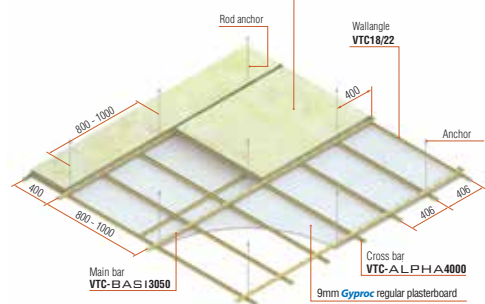

SOUND INSULATION CONCEALED CEILING SYSTEM
Using 6mm **DURAFlex** board / 9mm **Gyproc** regular plasterboard + glasswool

ADVANTAGES OF VINH TUONG'S SOUND INSULATION SOLUTION

- Noise, a combination of sounds with difference intensity and frequency, disorderly arranged, discomforts hearers and affects human working and resting processes
- Noise reduction is the application of soundproofing solutions to stop sounds from transmitting through two separate spaces.
- Applying the diverse aestheticism to various interior styles with a wide range of material choices.