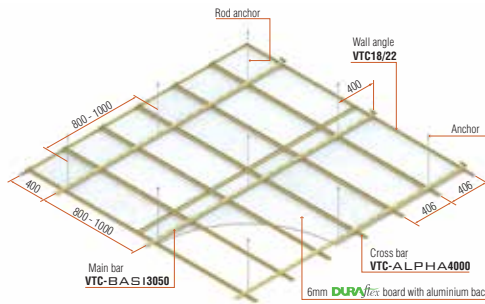

APPLICATION

THERMAL RESISTANT CONCEALED CEILING SYSTEM
Using 6mm **DURAFlex** board with aluminium back or 6mm **DURAFlex** board / 9mm **Gyproc** regular plasterboard + glasswool with aluminium back

ADVANTAGES OF VINH TUONG'S THERMAL RESISTANT SOLUTION

- Lower internal temperature of your house than the outside
- Reducing the monthly cost for household electricity
- Increasing houses lifetime by minimizing of heat accumulation which causes leak and crack on the building surfaces.
- Applying the diverse aestheticism to various interior styles with a wide range of material choices.