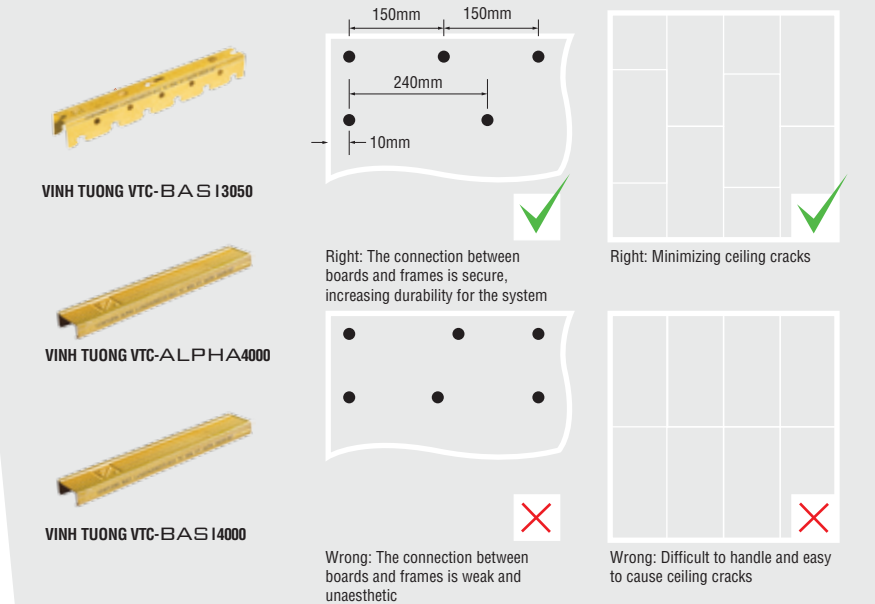

1. Using **DURAFlex** - Jointing Powder for calcium silicate boards to achieve perfection in completing the ceiling system

RECOMMENDATIONS OF VINH TUONG

1. Synchronously use Vinh Tuong's products: frames, boards, and accessories to ensure system stability.
2. Using ceiling/wall with additional features of thermal resistant, moisture-resistant, sound insulation... Visit www.vinhTuong.com or www.tranhadep.com for more information.
3. Installers with Vinh Tuong occupation cards are recommended to ensure professional installation.

For more information, please contact us via toll free 1800 1218

PLASTERBOARD Gyproc

- Outstanding acoustic, thermal and fire resistant performances
- Easy to install and curve; adaptive to all complex designs

CALCIUM SILICATE BOARD DURAFlex

- Suitable for moist, high fire-resistant, anti-termite feature
- Bright and smooth, unbroken when shooting screws, no shrinkage
- For concealed ceiling systems which use DURAFlexboards, joining the gap between the flat joints by joint compound is recommended

VINH TUONG BOARDS RECOMMENDED FOR CONCEALED CEILING GRIDS