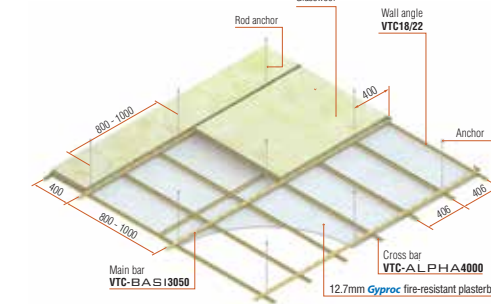

FIRE RESISTANT CONCEALED CEILING SYSTEM
Using 6mm **DURAFlex** board / 12.7mm **Gyproc** fire-resistant plasterboard + glasswool

ADVANTAGES OF VINH TUONG'S FIRE RESISTANT SOLUTION

- Stopping or slowing the fire spread from firing place to other areas of the building in order to minimize the destruction and lengthen the time for people to evacuate
- Maximally protecting users and the building by optimizing the fire resistance and thermal resistance
- Helping users carry out the provisions of the Law of Fire Protection and Prevention
- Applying the diverse aestheticism to various interior styles with a wide range of material choices

RECOMMENDATIONS

4 BASIC TIPS FOR CONSTRUCTION TO HAVE INSIDE DURABILITY AND OUTSIDE BEAUTY

1. Main bars and cross bars are firmly connected by ratchets on main bars
2. The distance to drive screws is 150mm at board edges and 240mm inside boards
3. Boards should be staggered, no coincidence