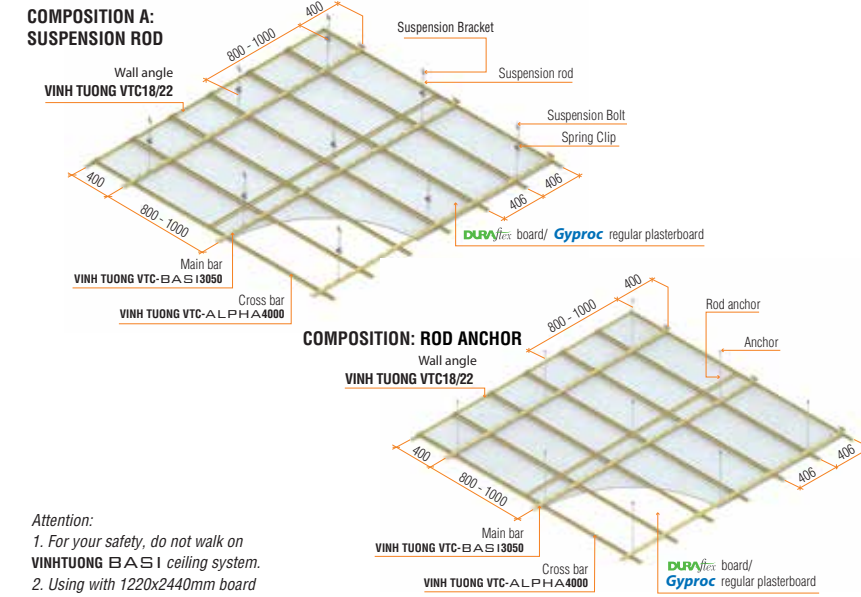

PERSPECTIVE

COMPOSITION AND SPECIFICATION

Bar type	Length (mm)	Thickness (mm)
Main bar: VINH TUONG VTC-BAS13050	3660	0.72 ± 0.02
Cross bar: VINH TUONG VTC-ALPHA4000	4000	0.4 ± 0.02
Wall angle: VINH TUONG VTC18/22-0.4 / VINH TUONG VTC18/22-0.32	3600 / 4000	0.4 ± 0.02 / 0.32 ± 0.02
Corner Bead V: VTC23/23 ; VTV30/30	2700	0.50 ± 0.02
Shadowline stopping angle (Z shape): VTC12/9/23	2700	0.50 ± 0.02

Accessories for Suspension rod system

Accessories for Rod anchor system

APPLICATION

THERMAL RESISTANT CONCEALED CEILING SYSTEM
Using 6mm **DURAFlex** board with aluminium back or 6mm **DURAFlex** board / 9mm **Gyproc** regular plasterboard + glasswool with aluminium back

ADVANTAGES OF VINH TUONG'S THERMAL RESISTANT SOLUTION

- Lower internal temperature of your house than the outside
- Reducing the monthly cost for household electricity
- Increasing houses lifetime by minimizing of heat accumulation which causes leak and crack on the building surfaces.
- Applying the diverse aestheticism to various interior styles with a wide range of material choices.

SOUND INSULATION CONCEALED CEILING SYSTEM
Using 6mm **DURAFlex** board / 9mm **Gyproc** regular plasterboard + glasswool

ADVANTAGES OF VINH TUONG'S SOUND INSULATION SOLUTION

- Noise, a combination of sounds with difference intensity and frequency, disorderly arranged, discomforts hearers and affects human working and resting processes
- Noise reduction is the application of soundproofing solutions to stop sounds from transmitting through two separate spaces.
- Applying the diverse aestheticism to various interior styles with a wide range of material choices.

MOISTURE RESISTANT CONCEALED CEILING SYSTEM
Using 9mm **Gyproc** moisture resistant plasterboard or 6mm **DURAFlex** board

ADVANTAGES OF VINH TUONG'S MOISTURE RESISTANT SOLUTION

- Keeping house space dry and clean.
- Increasing house lifetime by minimizing the deformation and generation of mould on the building surfaces.
- Protecting owner's health by minimizing of mould and bacteria
- Applying the diverse aestheticism to various interior styles with a wide range of material choices.

FIRE RESISTANT CONCEALED CEILING SYSTEM
Using 6mm **DURAFlex** board / 12.7mm **Gyproc** fire-resistant plasterboard + glasswool

ADVANTAGES OF VINH TUONG'S FIRE RESISTANT SOLUTION

- Stopping or slowing the fire spread from firing place to other areas of the building in order to minimize the destruction and lengthen the time for people to evacuate
- Maximally protecting users and the building by optimizing the fire resistance and thermal resistance
- Helping users carry out the provisions of the Law of Fire Protection and Prevention
- Applying the diverse aestheticism to various interior styles with a wide range of material choices

RECOMMENDATIONS

4 BASIC TIPS FOR CONSTRUCTION TO HAVE INSIDE DURABILITY AND OUTSIDE BEAUTY