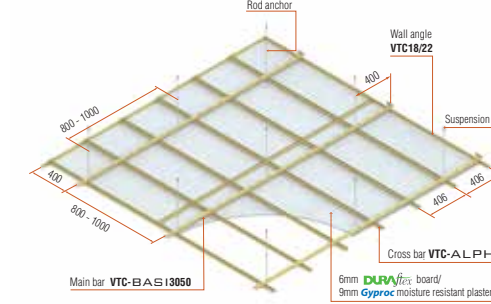

MOISTURE RESISTANT CONCEALED CEILING SYSTEM
Using 9mm **Gyproc** moisture resistant plasterboard or 6mm **DURAFlex** board

ADVANTAGES OF VINH TUONG'S MOISTURE RESISTANT SOLUTION

- Keeping house space dry and clean.
- Increasing house lifetime by minimizing the deformation and generation of mould on the building surfaces.
- Protecting owner's health by minimizing of mould and bacteria
- Applying the diverse aestheticism to various interior styles with a wide range of material choices.